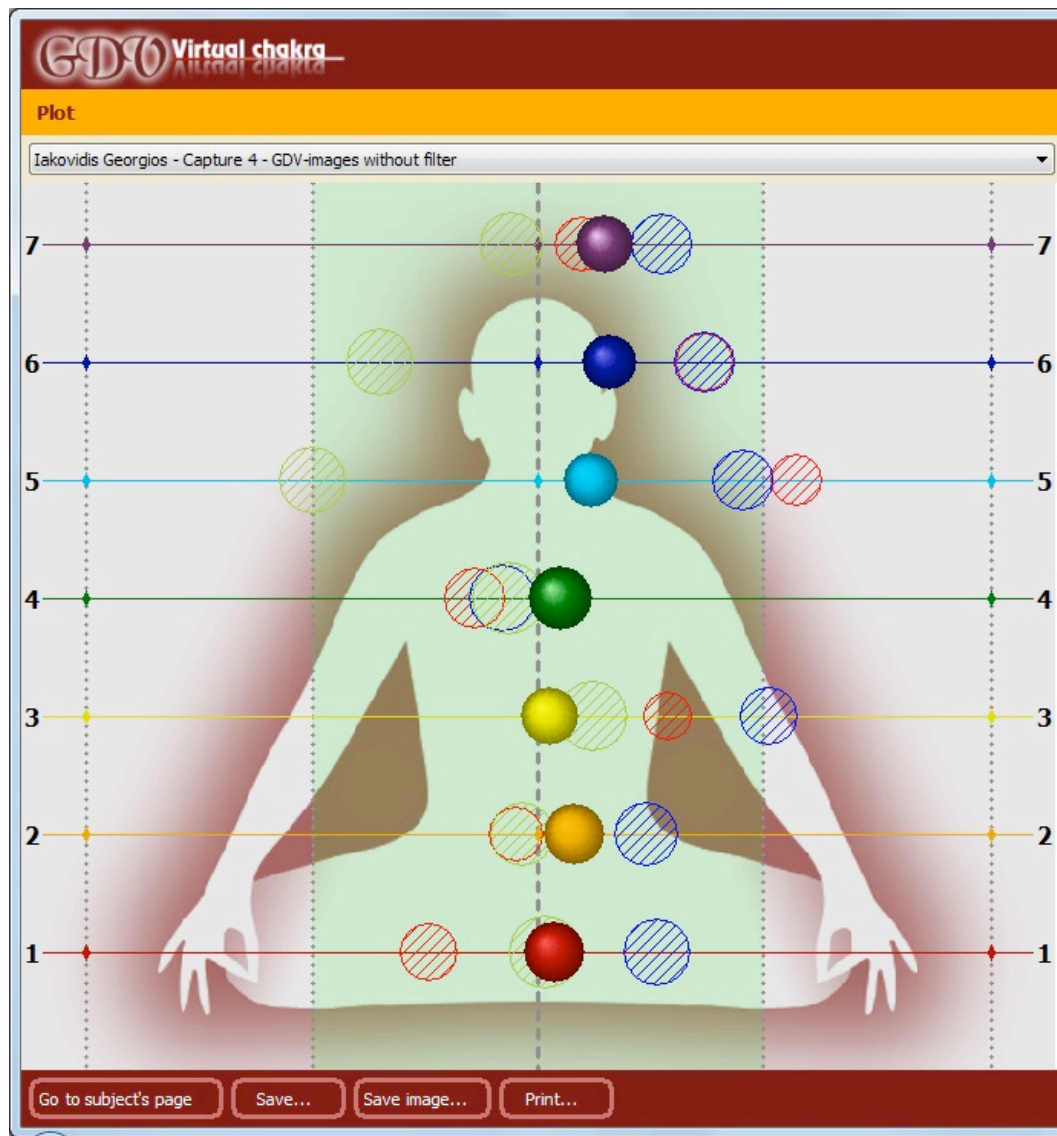

Changes of Energy Field Power and Entropy parameters in time.

Chakras transformation in time